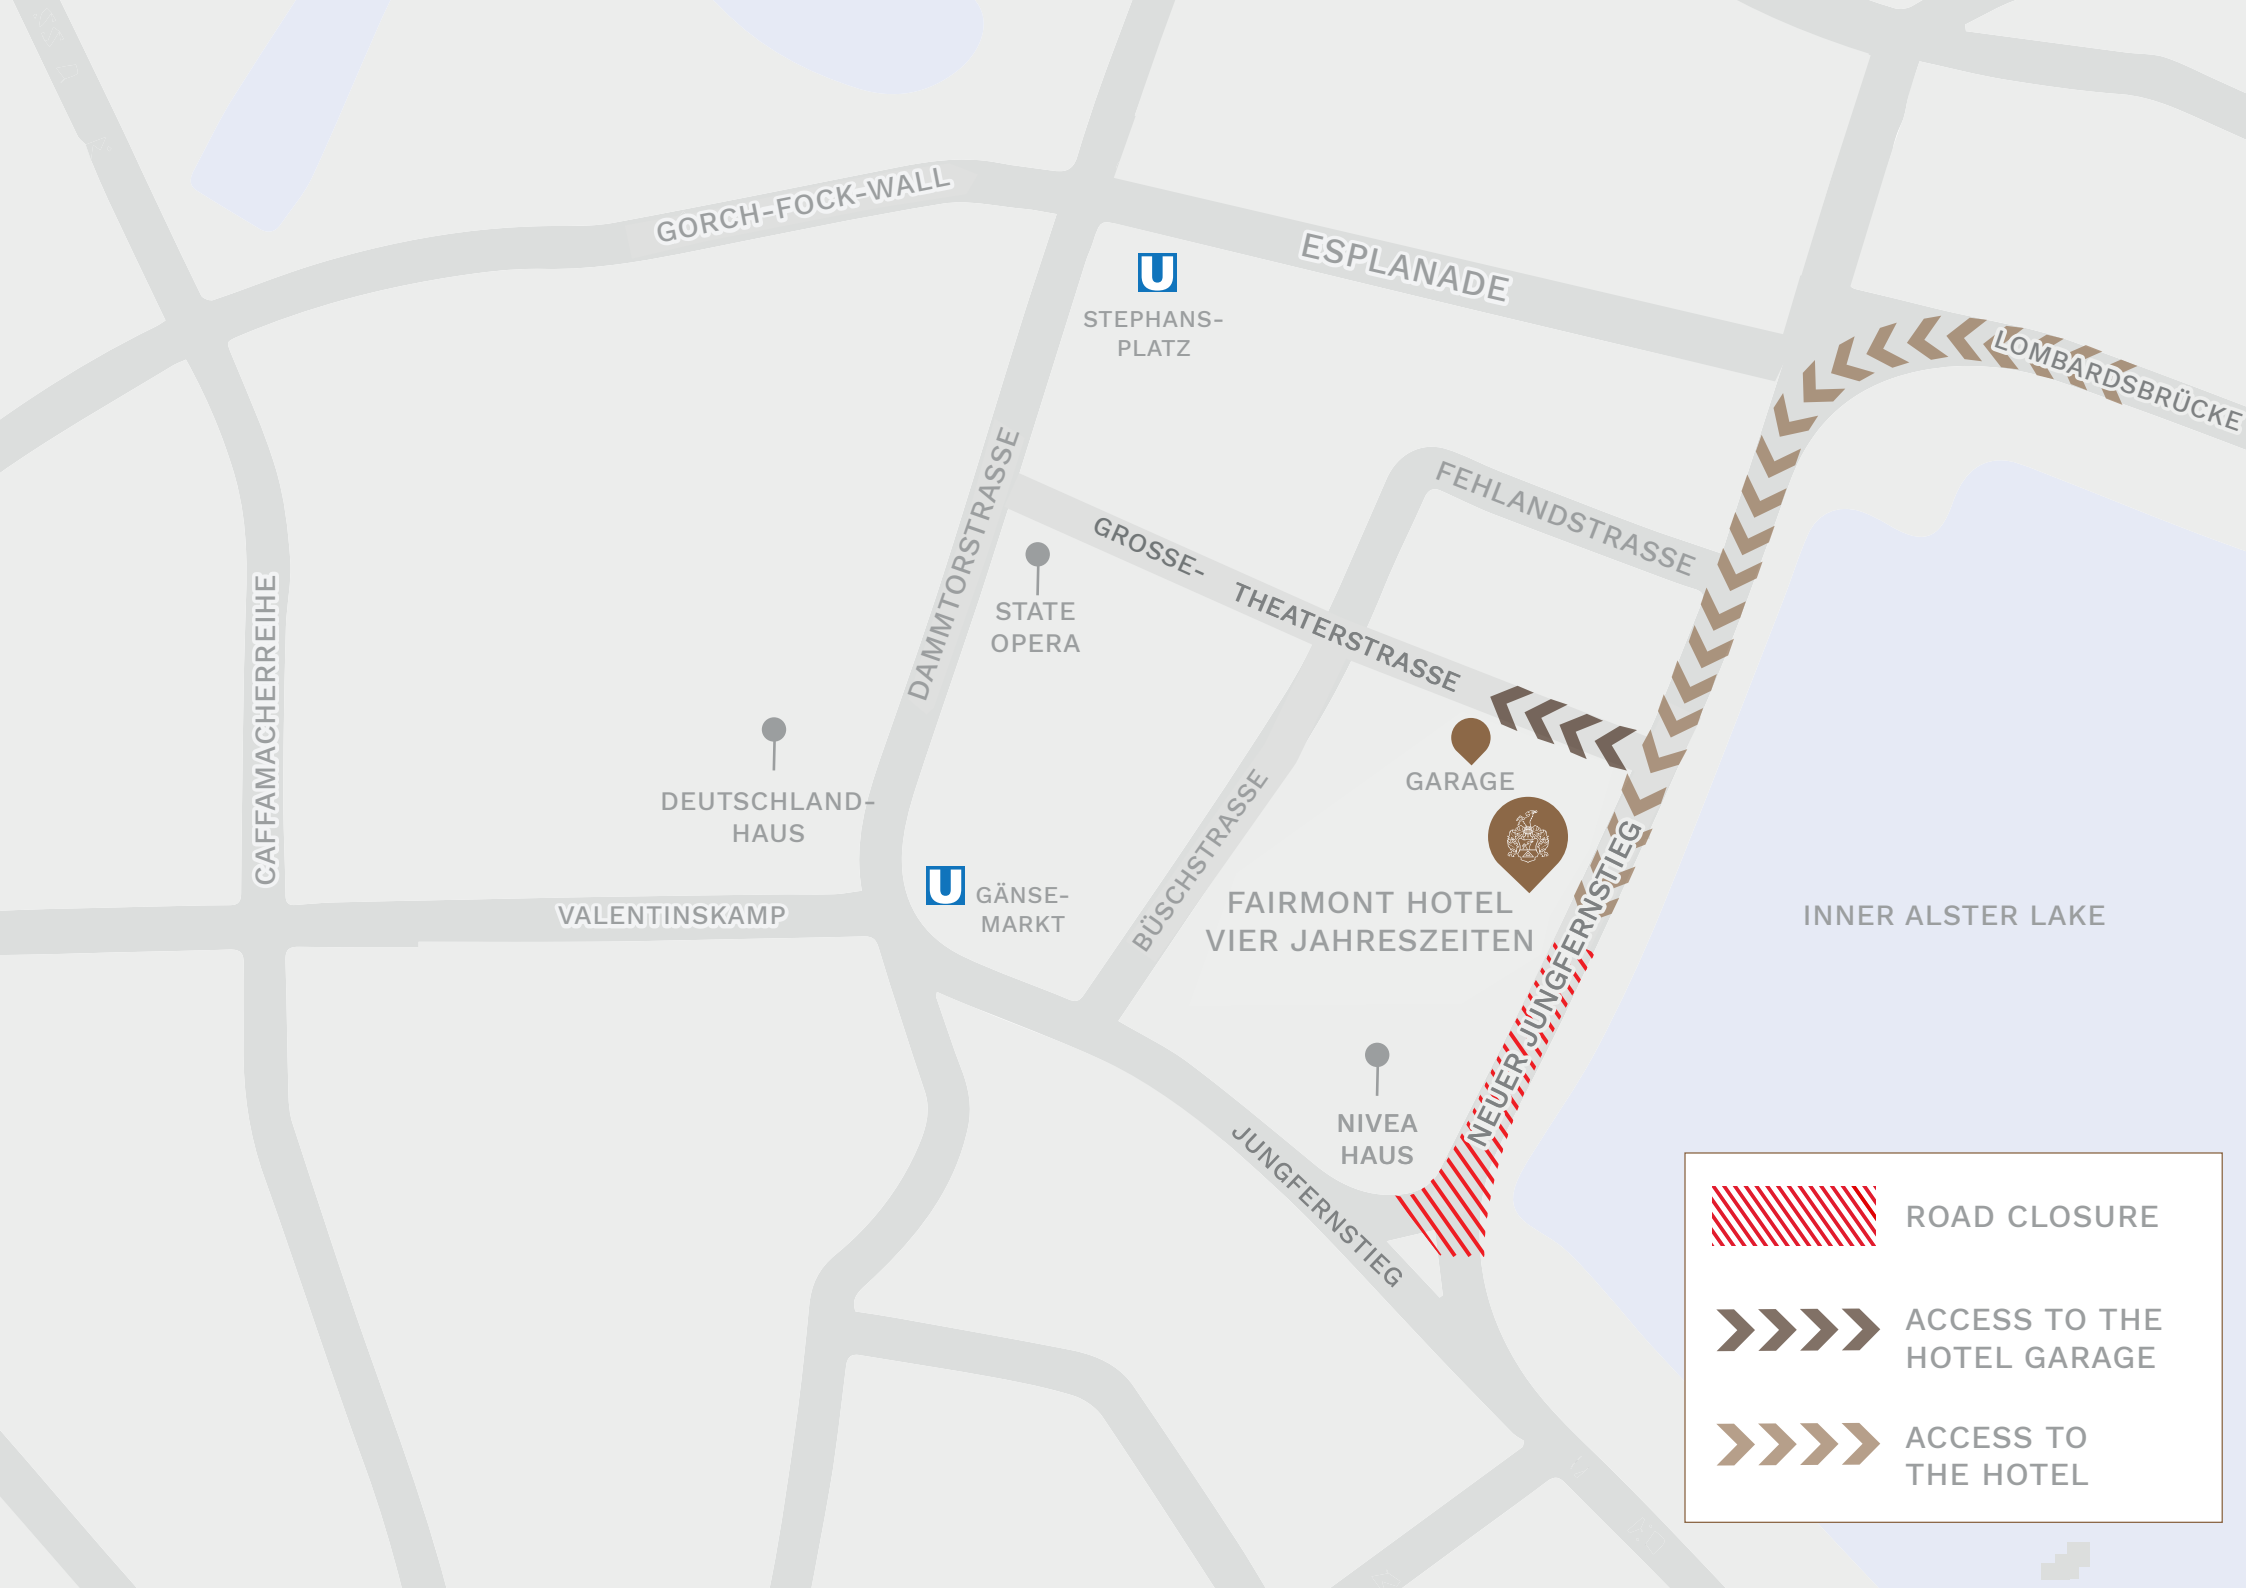

GORCH-FOCK-WALL

ESPLANADE

LOMBARDSBRÜCKE

STEPHANS-PLATZ

DAMMTORSTRASSE

FEHLANDSTRASSE

GROSSE-THEATERSTRASSE

STATE OPERA

CAFFAMACHERREIHE

DEUTSCHLAND-HAUS

GÄNSE-MARKT

BÜSCHSTRASSE

GARAGE

FAIRMONT HOTEL
VIER JAHRESZEITEN

INNER ALSTER LAKE

VALENTINSKAMP

NIVEA HAUS

JUNGFERNSTIEG

NEUER JUNGFERNSTIEG

	ROAD CLOSURE
	ACCESS TO THE HOTEL GARAGE
	ACCESS TO THE HOTEL